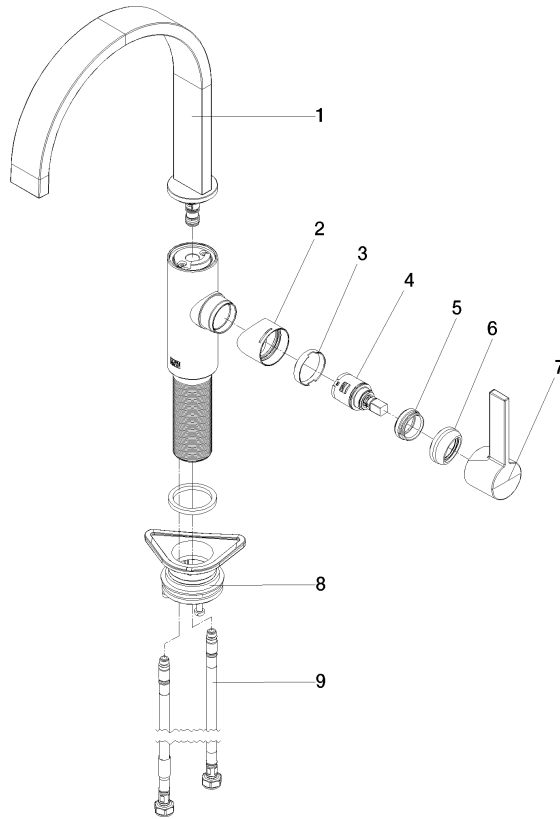

33 800 682

- 201mm projection
- pivotable spout 360°
- Optional swivel limiter available with swivel limiter set 12 820 970 90
- air-enriched flow
- height of mixer 340 mm
- height up to aerator 218 mm
- hole diameter 35 mm
- 2 x pressure hose with 3/8" cap nut
- max. flow 5.7 l/min at 3 bar flow pressure
- lead-free
- This product can help a building meet the requirements of Green Building Rating Systems, e.g. LEED®, BREEAM®, DGNB

**Recommended miscellaneous**

**Swivel limitation set -** 12 820 970 90

**Recommended miscellaneous**

**AIR SWITCH Control button - Chrome** 10 713 970-00

**Recommended miscellaneous**

**Dispenser without rosette - Chrome** 82 424 970-00

33 800 682

**Flow rate chart**

**Codes & Standards**

California Energy  
Commission  
(CEC)

33 800 682

**Spare parts list**

No.	Item Number	Name	Quantity used	Delivery time
1	90 28 22 332 01-00	spout	1	-
Spare part can no longer be ordered, please order the replacement item				
2	09 19 86 012-00	cover	1	60
3	90 23 10 128 00 90	nut	1	2
4	90 15 05 042 00 90	cartridge	1	2
5	09 24 04 266 90	nut	1	2
6	90 28 30 052 00-00	cover	1	10
7	90 20 86 004 00-00	handle	1	10
8	04 23 10 044 08 90	fixing set	1	2
9	04 30 04 103 00 90	hose	2	2