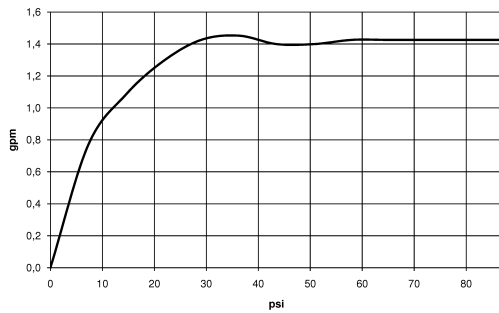

33 800 682

- 201mm projection
- pivotable spout 360°
- Optional swivel limiter available with swivel limiter set 12 820 970 90
- air-enriched flow
- height of mixer 340 mm
- height up to aerator 218 mm
- hole diameter 35 mm
- 2 x pressure hose with 3/8" cap nut
- max. flow 5.7 l/min at 3 bar flow pressure
- lead-free
- This product can help a building meet the requirements of Green Building Rating Systems, e.g. LEED®, BREEAM®, DGNB

**Recommended miscellaneous**

**Swivel limitation set -** 12 820 970 90

**Recommended miscellaneous**

**AIR SWITCH Control button - Chrome** 10 713 970-00

**Recommended miscellaneous**

**Dispenser without rosette - Chrome** 82 424 970-00

33 800 682

**Flow rate chart**

**Codes & Standards**

California Energy  
Commission  
(CEC)

33 800 682

**Spare parts list**

No.	Item Number	Name	Quantity used	Delivery time
1	90 28 22 332 01-00	spout	1	-
Spare part can no longer be ordered, please order the replacement item				
2	09 19 86 012-00	cover	1	60
3	90 23 10 128 00 90	nut	1	2
4	90 15 05 042 00 90	cartridge	1	2
5	09 24 04 266 90	nut	1	2
6	90 28 30 052 00-00	cover	1	10
7	90 20 86 004 00-00	handle	1	10
8	04 23 10 044 08 90	fixing set	1	2
9	04 30 04 103 00 90	hose	2	2